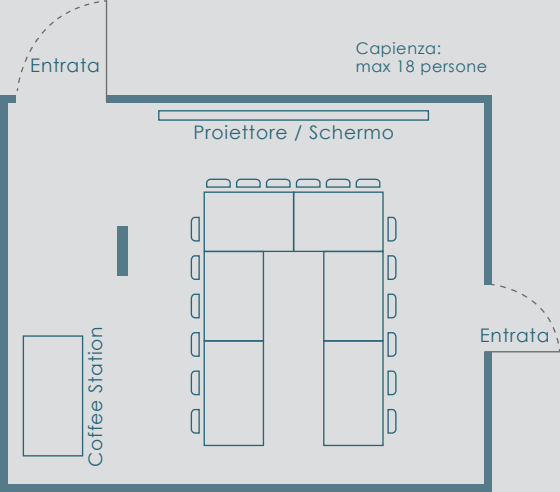

Coffee Station

Entrata

Entrata

Capienza:
max 18 persone

Proiettore / Schermo

Coffee Station

Entrata

Entrata

Capienza:
max 18 persone

Proiettore / Schermo

Coffee Station

Entrata

Entrata

Capienza:
max 18 persone

Proiettore / Schermo

Coffee Station

Entrata

Entrata

The diagram shows a room with a thick teal border. At the top left, a dashed arc indicates an entrance labeled 'Entrata'. At the top center, a horizontal rectangle is labeled 'Proiettore / Schermo'. On the left wall, there is a vertical teal bar. At the bottom right, another dashed arc indicates an entrance labeled 'Entrata'.